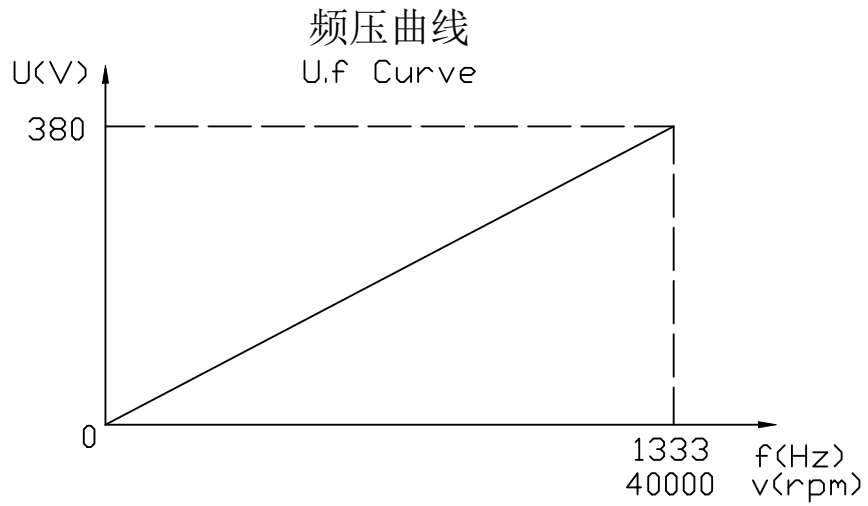

GDK80-40Z/4.0-4
4.0KW 380V 9.5A
1333Hz 40000rpm 4P

注: TA:20°C Serv:S1 Water cooling