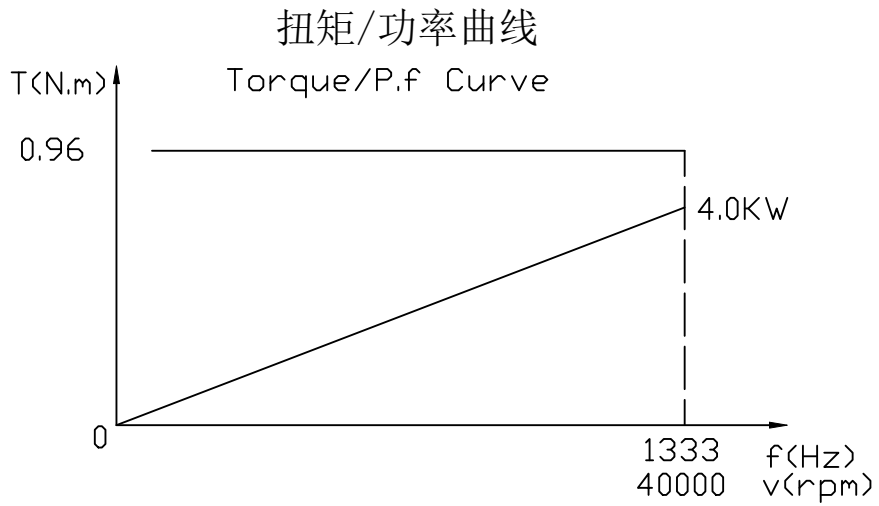

GDK80-40Z/4.0-4
4.0KW 380V 9.5A
1333Hz 40000rpm 4P

注: TA:20°C Serv:S1 Water cooling